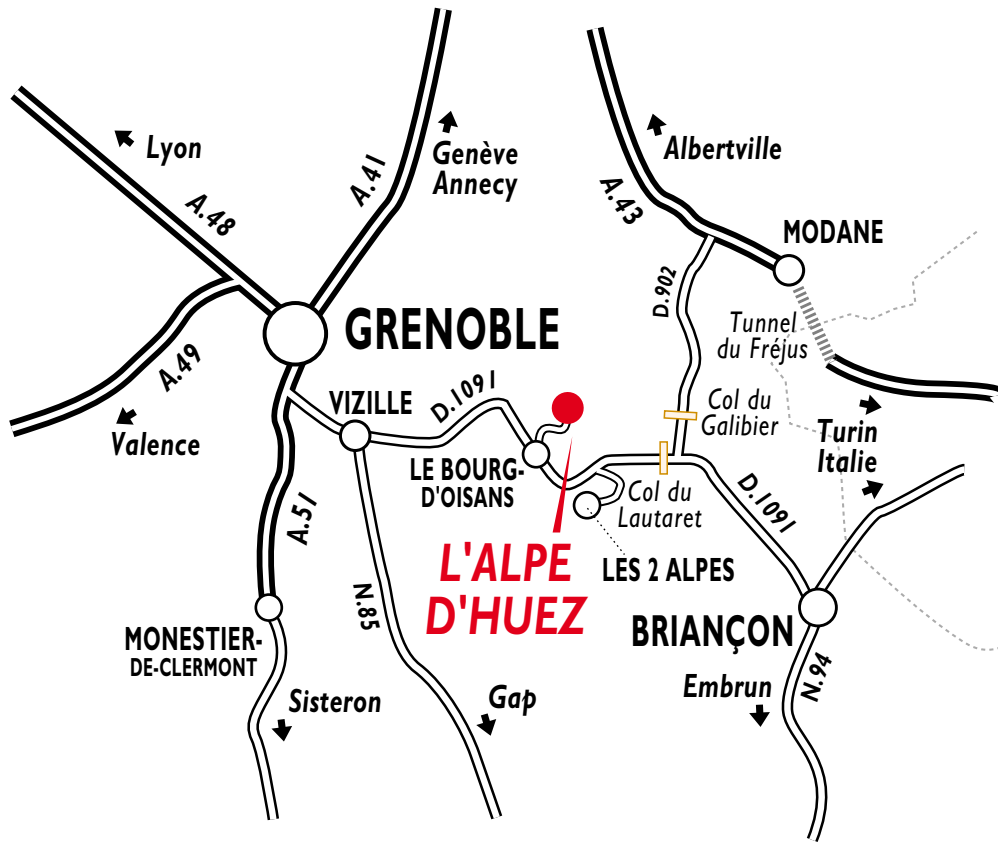

Hôtel*** Le Printemps de Juliette – Restaurant – Salon de Thé

Avenue des Jeux – 38750 L'Alpe d'Huez - France

Phone +33 (0)4 76 11 44 38 – Fax +33 (0)4 76 11 44 37 – info@leprintempsdejuliette.com

After Grenoble, follow Route RN 91 towards Briançon until you reach Bourg d'Oisans. After Bourg d'Oisans, turn left then continue along on Route RD 211. The resort can be reached via V.F.D. coaches from the Grenoble coach station, or by taxi.